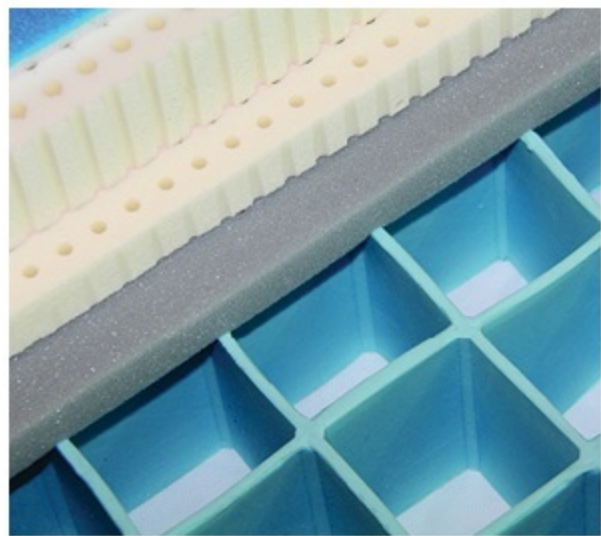

editors' PICKS

“ ZZZest's new GelSpring mattress boasts a unique design, unlike any other gel bed on the market. With a core made from 40 pounds of high-strength gel in a hollow-column buckling formulation, this mattress offers superior alignment, support, and pressure relief.

“

Rounding out an already comprehensive portfolio, Jamison recently introduced its newest promotion mattress line, designed to attract shoppers and move products off showroom floors. . The Two-Thirty-Four Collection retails from \$299 to \$499 and offers both coil-based and foam-core constructions with a variety of poly-foam comfort layers.

“

Based on the luxury designs the company sells to hotel chains, Englander's new E Hotel Collection allows consumers to enjoy high-end quality at home. Outfitted in dramatic black and white quilted knit covers, the two-sided line features zoned encased coil cores and varying layers of soft poly-foams and gel-infused visco foams. Expected to retail from \$799 to \$1499, this new line offers luxury comfort and durability at introductory price points.

“

Malouf's Sleep Tite Five Sided Mattress Protector incorporates three innovative technologies to provide a health sleeping solution. The five sided design ensures full mattress protection, while Tencel and Omniphase technology offers advanced moisture-wicking, temperature regulation. The laboratory-certified H2Pro membrane has microscopic pores that block liquids, viruses, dust mites and allergens, preventing the development of asthma.